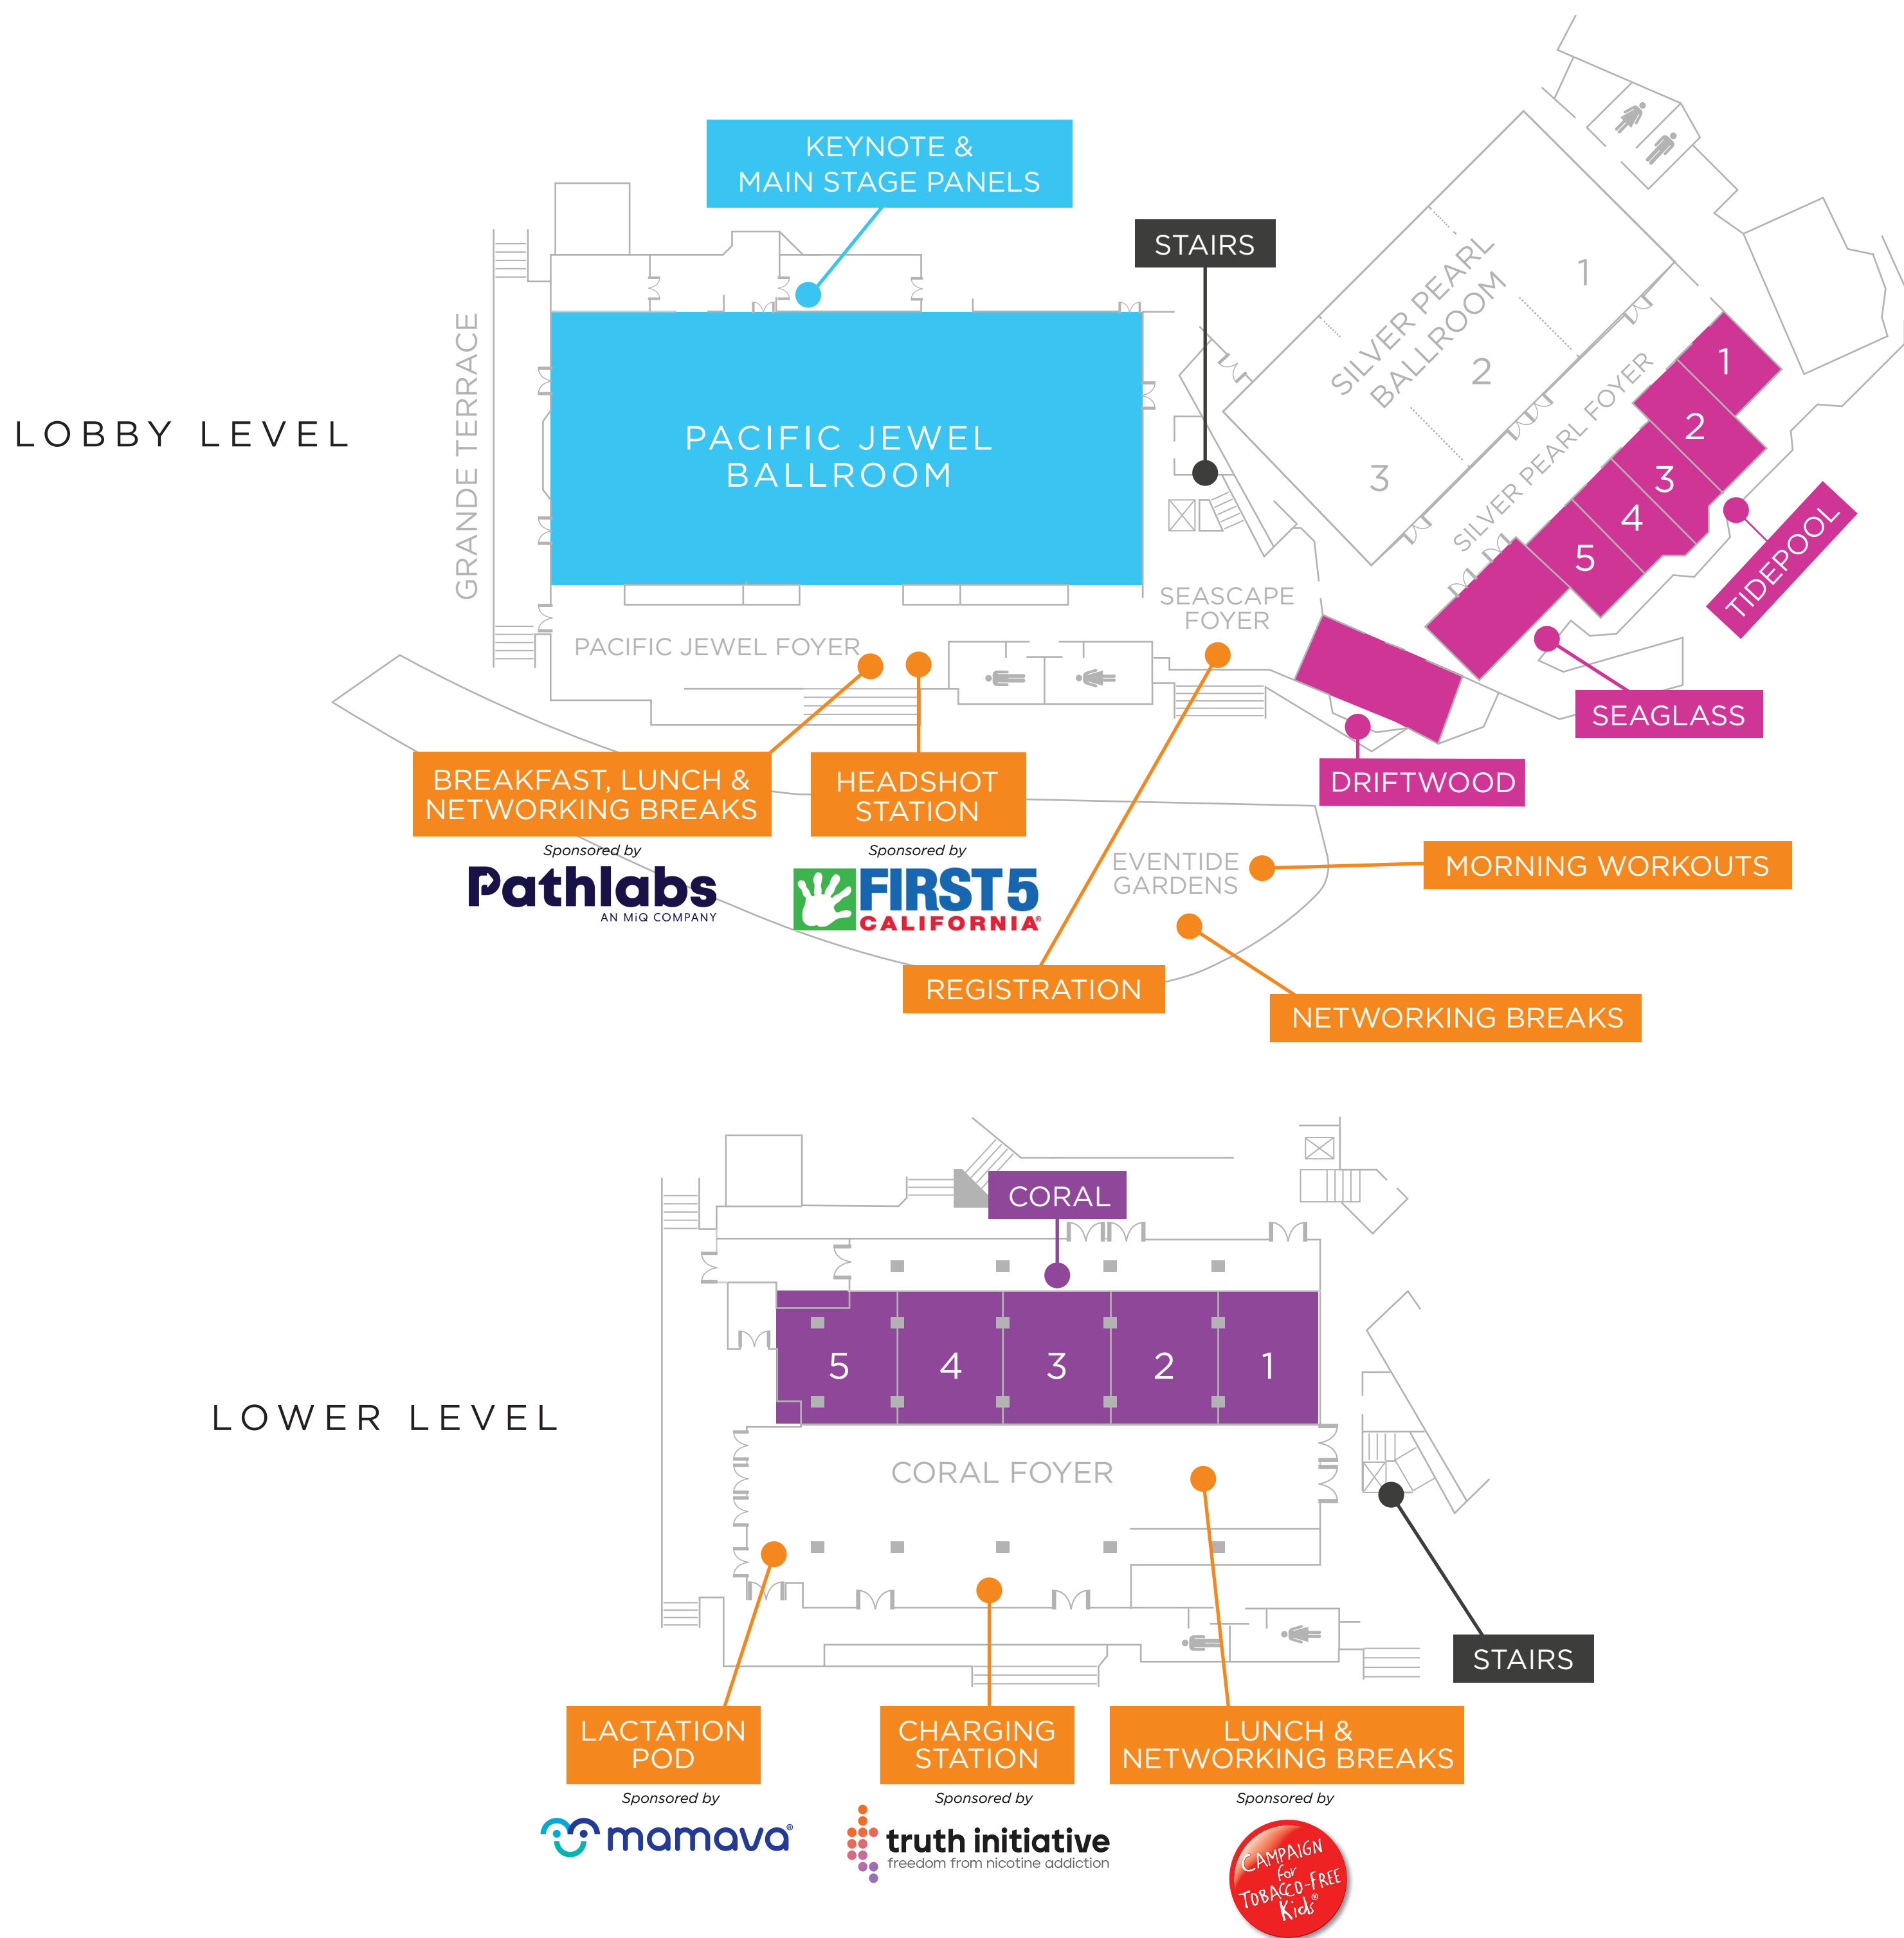

MAP

- MAIN STAGE SESSIONS
 - CONCURRENT BREAKOUT ROOMS
 - BREAKS & NETWORKING
- CORAL
 - TIDEPOOL
 - DRIFTWOOD
 - SEAGLASS

THE SCIENCE AND TECHNOLOGY OF BEHAVIOR CHANGE